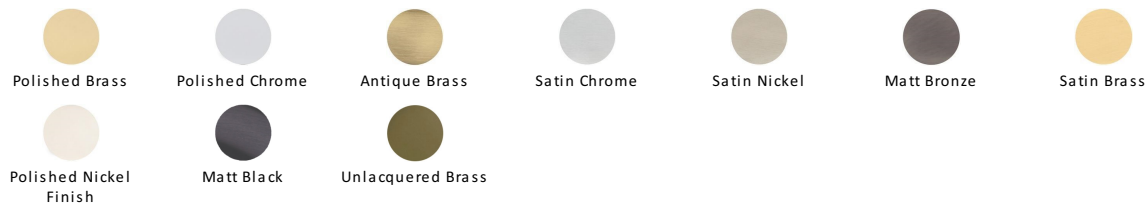

Sash Fastener Lockable - V1104L

V1104L-SC

Heritage Brass Sash Fastener Lockable Satin Chrome Finish

Material:
Solid Brass

Finish:
Satin Chrome

Available Finishes

Product Dimensions (All dimensions are in millimeters unless otherwise indicated)

Length 70 **Width** 20

About the Finish

Satin Chrome

The brush marks of satin chrome will appeal to those who favour an industrial yet contemporary chrome finish. Satin Chrome Finish is also less prone to finger marks than polished chrome.