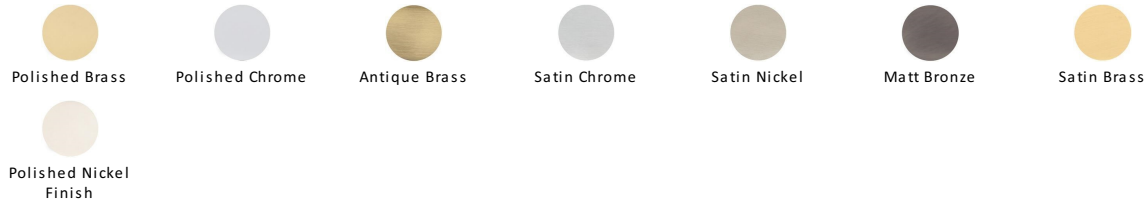

## Square Wall Mounted Door Stop

V1084-PC

Heritage Brass Door Stop Square Wall Mounted Design Polished Chrome Finish

**Material:**  
Solid Brass

**Finish:**  
Polished Chrome

### Available Finishes

### About the Finish

#### Polished Chrome

A bold, contemporary finish; low maintenance and easy to clean. The mirror effect reflects light and colour and will complement any colour scheme