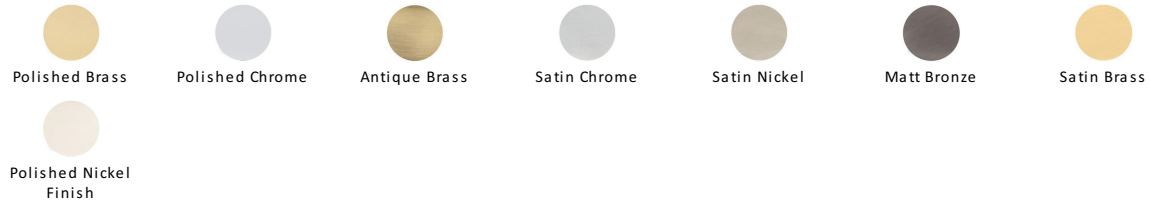

## Cylindrical Door Stop Without Rose

V1081 76-PB

Heritage Brass Cylindrical Door Stop Without Rose 76mm Polished Brass Finish

**Material:**  
Solid Brass

**Finish:**  
Polished Brass

### Available Finishes

### Available Sizes