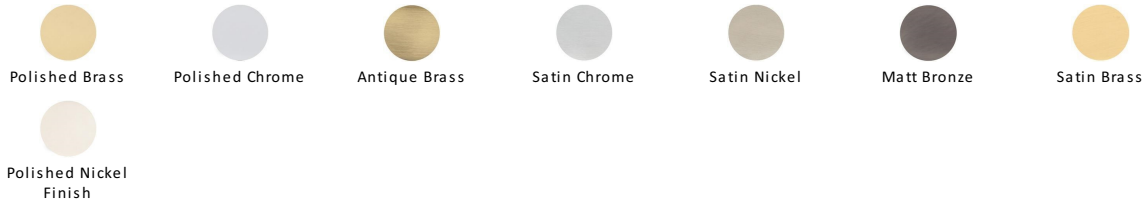

Cylindrical Door Stop Without Rose

V1081 64-SB

Heritage Brass Cylindrical Door Stop Without Rose 64mm Satin Brass Finish

Material:
Solid Brass

Finish:
Satin Brass

Available Finishes

Available Sizes

64

76

Product Dimensions (All dimensions are in millimeters unless otherwise indicated)

Projection (including 78 buffer)

About the Finish

Satin Brass

A modern alternative to the traditional polished brass, this attractive brushed texture beautifully mellows and adds warmth to both a traditional and a soft contemporary décor.