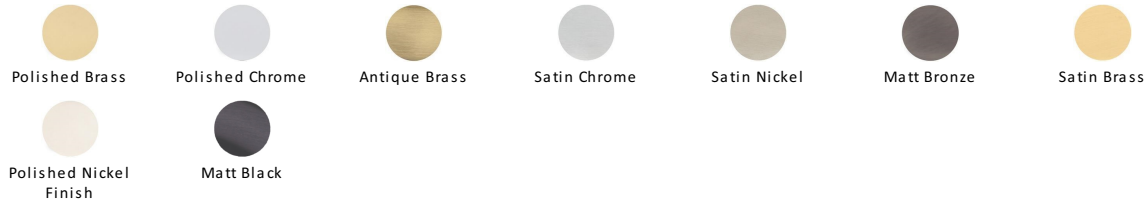

Round Shielded Floor Mounted Door Stop

V1080-SC

Heritage Brass Shielded Door Stop Satin Chrome finish

Material:
Solid Brass

Finish:
Satin Chrome

Available Finishes

Product Dimensions (All dimensions are in millimeters unless otherwise indicated)

Maximum Diameter 47

Projection (including buffer) 28

About the Finish

Satin Chrome

The brush marks of satin chrome will appeal to those who favour an industrial yet contemporary chrome finish. Satin Chrome Finish is also less prone to finger marks than polished chrome.