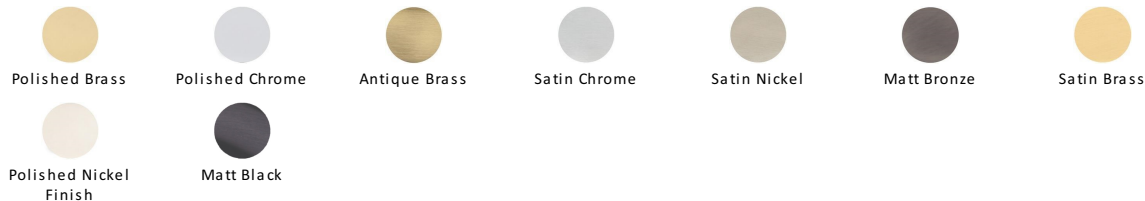

Round Shielded Floor Mounted Door Stop

V1080-PB

Heritage Brass Shielded Door Stop Polished Brass finish

Material:
Solid Brass

Finish:
Polished Brass

Available Finishes

Product Dimensions (All dimensions are in millimeters unless otherwise indicated)

Maximum Diameter 47

Projection (including buffer) 28

About the Finish

Polished Brass

Warm, mellow with a sense of heritage and comfort this highly polished finish is opulent without being flamboyant. Polished Brass coordinates perfectly with traditional décor.