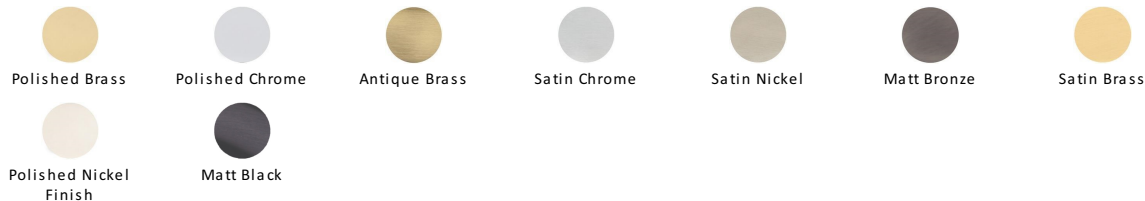

Round Shielded Floor Mounted Door Stop

V1080-AT

Heritage Brass Shielded Door Stop Antique finish

Material:
Solid Brass

Finish:
Antique Brass

Available Finishes

Product Dimensions (All dimensions are in millimeters unless otherwise indicated)

Maximum Diameter 47

Projection (including buffer) 28

About the Finish

Antique Brass

With russet hues and a brass undertone, this variation on brass retains a warm and mellow character but adds age and maturity by highlighting the variance of shades making each piece both alluring and unique.