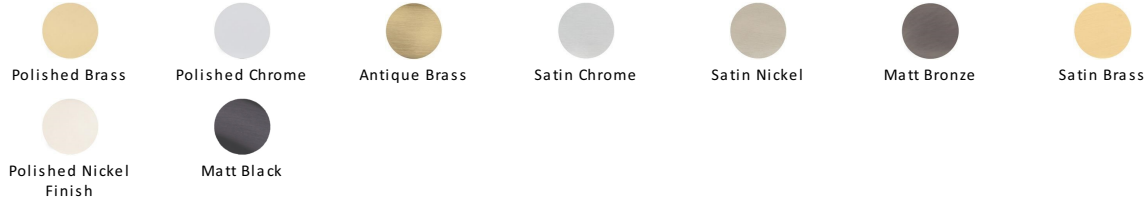

Coat Hooks on Plate

V1079-SN

Heritage Brass Coat Hooks on Plate Satin Nickel Finish

Material:
Solid Brass

Finish:
Satin Nickel

Available Finishes

Product Dimensions (All dimensions are in millimeters unless otherwise indicated)

Width	226	Projection	58	Height	51
--------------	-----	-------------------	----	---------------	----

About the Finish

Satin Nickel

With its honeyed grey tone created by brushed nickel plating on brass, this finish closely matches Stainless Steel but offers a warm and subtle alternative which is popular in traditional and modern décors.