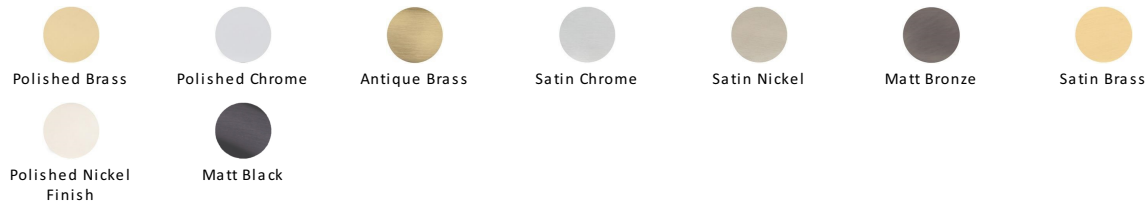

## Coat Hooks on Plate

V1079-SN

Heritage Brass Coat Hooks on Plate Satin Nickel Finish

**Material:**  
Solid Brass

**Finish:**  
Satin Nickel

### Available Finishes

### About the Finish

#### Satin Nickel

With its honeyed grey tone created by brushed nickel plating on brass, this finish closely matches Stainless Steel but offers a warm and subtle alternative which is popular in traditional and modern décors.