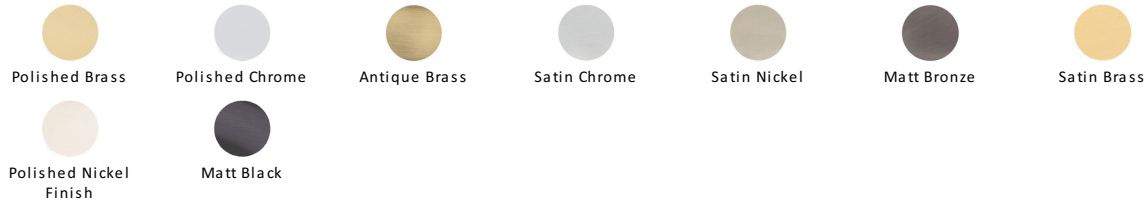

Coat Hooks on Plate

V1079-SB

Heritage Brass Coat Hooks on Plate Satin Brass Finish

Material:
Solid Brass

Finish:
Satin Brass

Available Finishes

Product Dimensions (All dimensions are in millimeters unless otherwise indicated)

Width	226	Projection	58	Height	51
--------------	-----	-------------------	----	---------------	----

About the Finish

Satin Brass

A modern alternative to the traditional polished brass, this attractive brushed texture beautifully mellows and adds warmth to both a traditional and a soft contemporary décor.