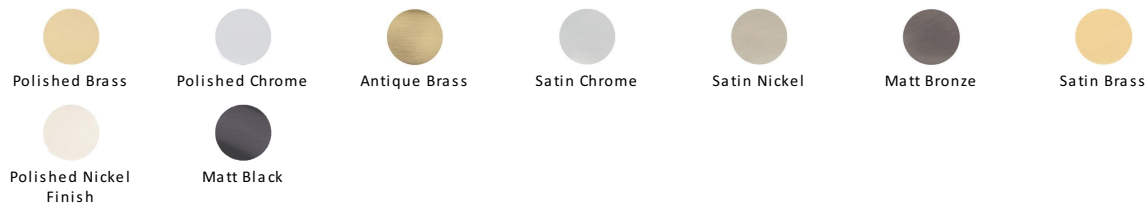

## Coat Hooks on Plate

V1079-PC

Heritage Brass Coat Hooks on Plate Polished Chrome finish

**Material:**  
Solid Brass

**Finish:**  
Polished Chrome

### Available Finishes

### About the Finish

#### Polished Chrome

A bold, contemporary finish; low maintenance and easy to clean. The mirror effect reflects light and colour and will complement any colour scheme