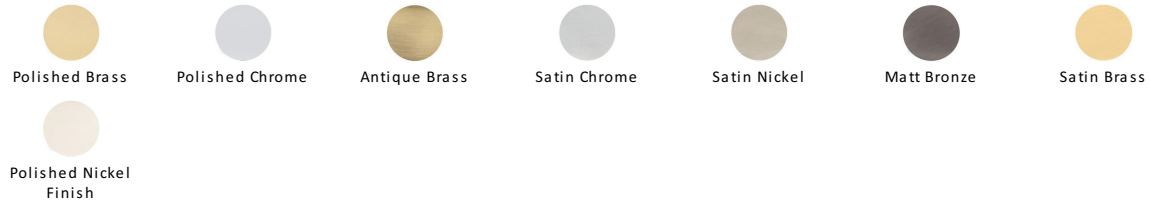

## Double Coat Hook - V1062

V1062-SC

Heritage Brass Double Coat Hook Satin Chrome finish

**Material:**  
Solid Brass

**Finish:**  
Satin Chrome

### Available Finishes

### About the Finish

#### Satin Chrome

The brush marks of satin chrome will appeal to those who favour an industrial yet contemporary chrome finish. Satin Chrome Finish is also less prone to finger marks than polished chrome.