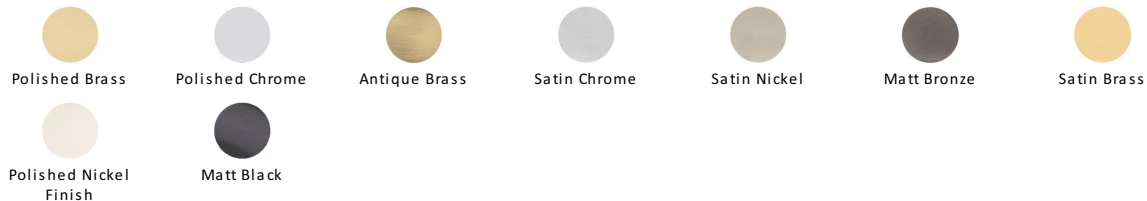

Double Coat Hook - V1060

V1060-SN

Heritage Brass Double Coat Hook Satin Nickel finish

Material:
Solid Brass

Finish:
Satin Nickel

Available Finishes

Product Dimensions (All dimensions are in millimeters unless otherwise indicated)

Width 64

About the Finish

Satin Nickel

With its honeyed grey tone created by brushed nickel plating on brass, this finish closely matches Stainless Steel but offers a warm and subtle alternative which is popular in traditional and modern décors.