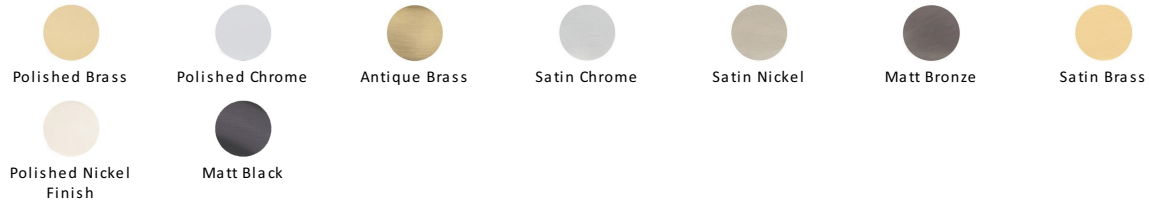

## Double Coat Hook - V1060

V1060-SB

Heritage Brass Double Coat Hook Satin Brass finish

**Material:**  
Solid Brass

**Finish:**  
Satin Brass

### Available Finishes

### About the Finish

#### Satin Brass

A modern alternative to the traditional polished brass, this attractive brushed texture beautifully mellows and adds warmth to both a traditional and a soft contemporary décor.