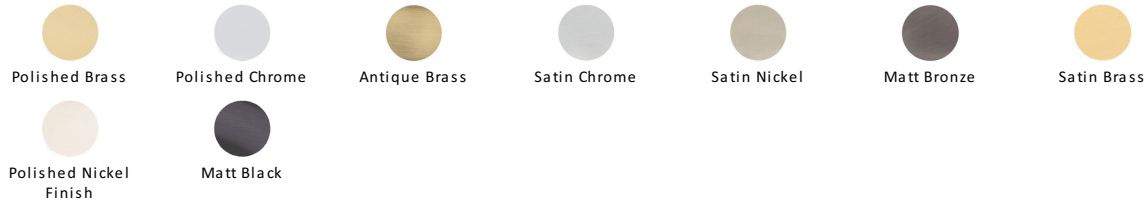

Curved Single Robe Hook

V1040-SN

Heritage Brass Single Robe Hook Satin Nickel finish

Material:
Solid Brass

Finish:
Satin Nickel

Available Finishes

Product Dimensions (All dimensions are in millimeters unless otherwise indicated)

Projection 43

About the Finish

Satin Nickel

With its honeyed grey tone created by brushed nickel plating on brass, this finish closely matches Stainless Steel but offers a warm and subtle alternative which is popular in traditional and modern décors.