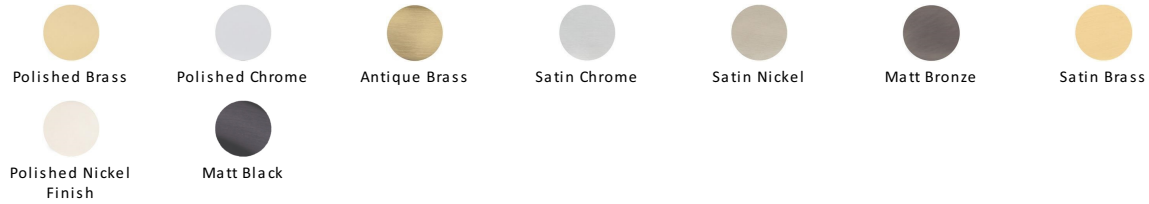

Curved Single Robe Hook

V1040-SC

Heritage Brass Single Robe Hook Satin Chrome finish

Material:
Solid Brass

Finish:
Satin Chrome

Available Finishes

Product Dimensions (All dimensions are in millimeters unless otherwise indicated)

Projection 43

About the Finish

Satin Chrome

The brush marks of satin chrome will appeal to those who favour an industrial yet contemporary chrome finish. Satin Chrome Finish is also less prone to finger marks than polished chrome.