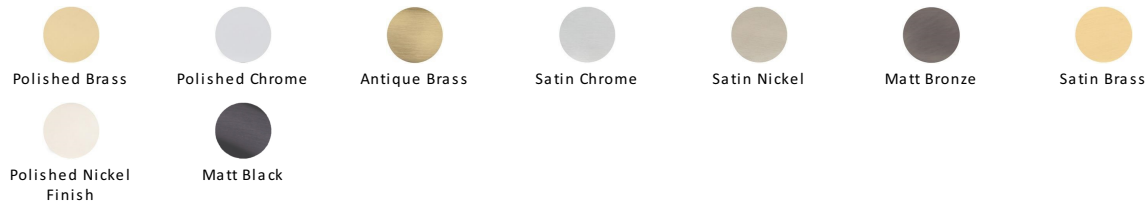

## Curved Single Robe Hook

V1040-PNF

Heritage Brass Single Robe Hook Polished Nickel Finish

**Material:**  
Solid Brass

**Finish:**  
Polished Nickel Finish

### Available Finishes

### About the Finish

#### Polished Nickel Finish

With its subtle golden hue this is a mellow alternative to polished chrome. The finish is not coated and will oxidise naturally. If not regularly buffed with a soft cloth this finish will subtly change over time by taking on an aged patina.