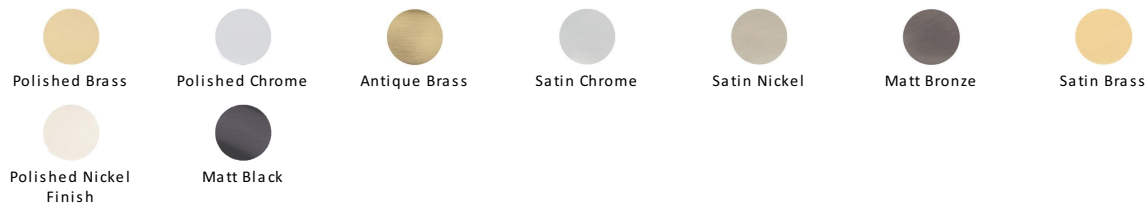

Curved Single Robe Hook

V1040-MB

Heritage Brass Single Robe Hook Matt Bronze finish

Material:
Solid Brass

Finish:
Matt Bronze

Available Finishes

Product Dimensions (All dimensions are in millimeters unless otherwise indicated)

Width	20	Projection	43	Height	51
--------------	----	-------------------	----	---------------	----

About the Finish

Matt Bronze

An aged finish on brass creating a vintage appearance, yet one that also looks outstanding in contemporary schemes. Over a period of time the bronze colour will lighten along any edges and surfaces that are frequently touched and create a naturally aged appearance highlighting frequently touched areas and exposing the brass below.