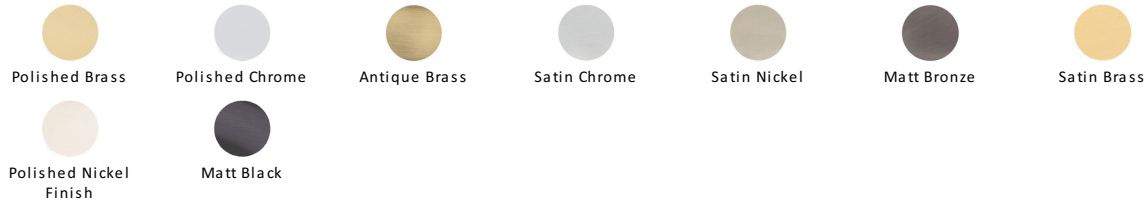

Curved Single Robe Hook

V1040-AT

Heritage Brass Single Robe Hook Antique finish

Material:
Solid Brass

Finish:
Antique Brass

Available Finishes

Product Dimensions (All dimensions are in millimeters unless otherwise indicated)

Width	20	Projection	43	Height	51
--------------	----	-------------------	----	---------------	----

About the Finish

Antique Brass

With russet hues and a brass undertone, this variation on brass retains a warm and mellow character but adds age and maturity by highlighting the variance of shades making each piece both alluring and unique.