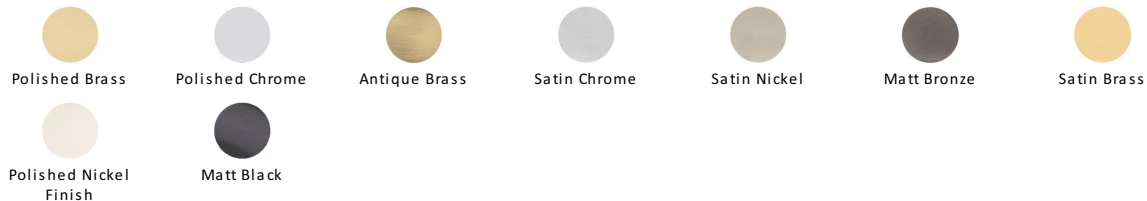

## Standard Covered Key Escutcheon Round - V1020

V1020-MB

Heritage Brass Covered Keyhole Round Matt Bronze finish

**Material:**  
Solid Brass

**Finish:**  
Matt Bronze

### Available Finishes

### About the Finish

#### Matt Bronze

An aged finish on brass creating a vintage appearance, yet one that also looks outstanding in contemporary schemes. Over a period of time the bronze colour will lighten along any edges and surfaces that are frequently touched and create a naturally aged appearance highlighting frequently touched areas and exposing the brass below.