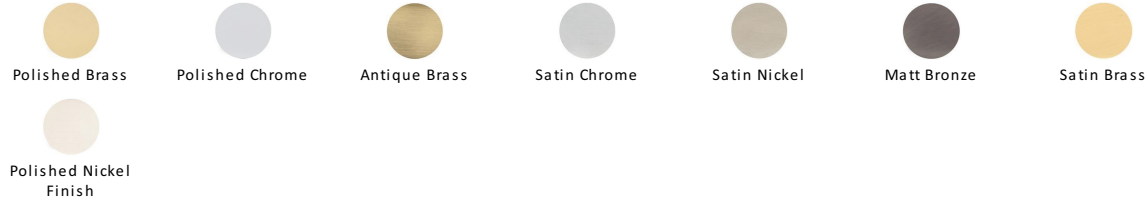

## Round Bathroom Turn & Release - V1018

V1018-PB

Heritage Brass Thumbturn & Emergency Release for Bathroom & Bedroom Doors Polished Brass finish

**Material:**  
Solid Brass

**Finish:**  
Polished Brass

### Available Finishes

### About the Finish