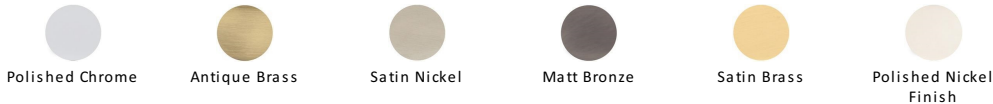

## Tiffany Door Handle on Plate

TIF5248-MB

Heritage Brass Door Handle Euro Profile Plate Tiffany Design Matt Bronze Finish

**Material:**  
Solid Brass

**Finish:**  
Matt Bronze

**Warranty:**  
10 Year Mechanism

### Available Finishes

#### Matt Bronze

An aged finish on brass creating a vintage appearance, yet one that also looks outstanding in contemporary schemes. Over a period of time the bronze colour will lighten along any edges and surfaces that are frequently touched and create a naturally aged appearance highlighting frequently touched areas and exposing the brass below.