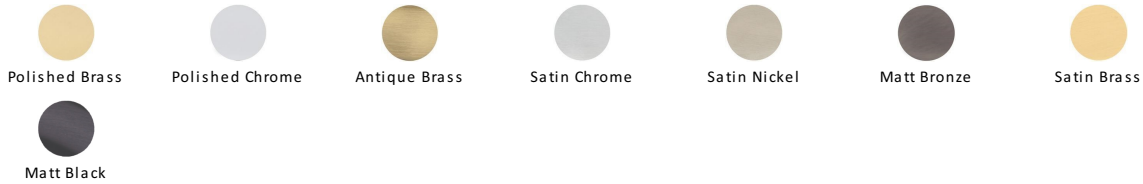

Delta Sq Door Handle on Square Rose

SQ5420-SN

Heritage Brass Door Handle Lever Latch on Square Rose Delta Sq Design Satin Nickel finish

Material: Solid Brass	Finish: Satin Nickel	Warranty: 10 Year Mechanism

Available Finishes

Product Dimensions (All dimensions are in millimeters unless otherwise indicated)

Backplate Length	54	Backplate Width	54	Backplate Projection	11	Lever Length	127
Projection	53						

About the Finish

Satin Nickel

With its honeyed grey tone created by brushed nickel plating on brass, this finish closely matches Stainless Steel but offers a warm and subtle alternative which is popular in traditional and modern décors.

Useful Information

- Lever Handle for internal doors where locking is not required
- If you are replacing an existing Lever Handle, this Handle will work with a Standard UK Tubular Latch
- For new doors you will also need to purchase a Tubular Latch in a size to suit your door
- For a 2 1/2" Tubular Latch purchase a YKTL2N-SN&SC or for a 3" Tubular Latch a YKTL3N-SN&SC
- Where Privacy is required please use a separate Thumb Turn and Release (eg. reference SQ4043-SN) with a Bathroom Lock (Reference YKBL2N-SN&SC, or YKBL3N-SN&SC)

Box Contains

- 1 pair of Door Handles
- 1 x spindle
- All fixing screws and fasteners

With this product you will also need