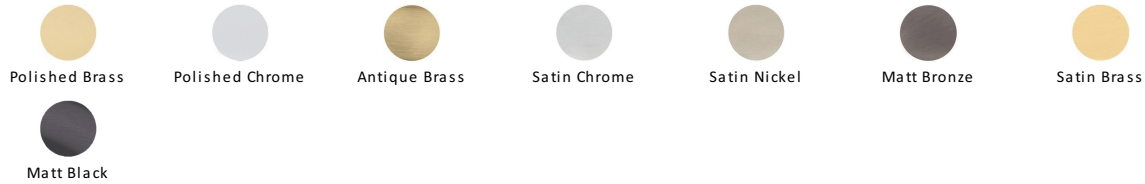

## Delta Sq Door Handle on Square Rose

SQ5420-SC

Heritage Brass Door Handle Lever Latch on Square Rose Delta Sq Design Satin Chrome finish

**Material:**  
Solid Brass

**Finish:**  
Satin Chrome

**Warranty:**  
10 Year Mechanism

### Available Finishes

### About the Finish

#### Satin Chrome

The brush marks of satin chrome will appeal to those who favour an industrial yet contemporary chrome finish. Satin Chrome Finish is also less prone to finger marks than polished chrome.