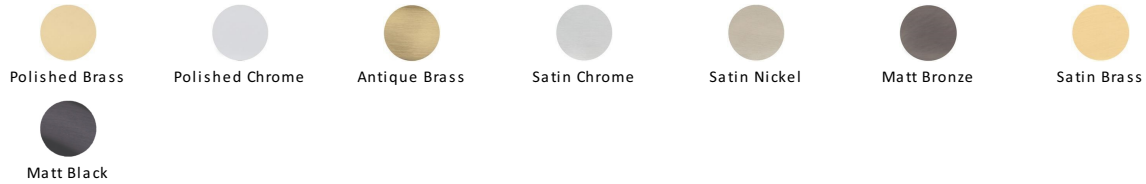

## Delta Sq Door Handle on Square Rose

SQ5420-SB

Heritage Brass Door Handle Lever Latch on Square Rose Delta Sq Design Satin Brass finish

<b>Material:</b> Solid Brass	<b>Finish:</b> Satin Brass	<b>Warranty:</b> 10 Year Mechanism
---------------------------------	-------------------------------	---------------------------------------

### Available Finishes

### About the Finish

#### Satin Brass

A modern alternative to the traditional polished brass, this attractive brushed texture beautifully mellows and adds warmth to both a traditional and a soft contemporary décor.