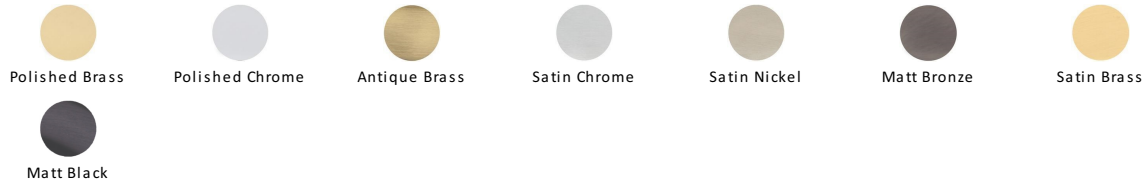

Delta Sq Door Handle on Square Rose

SQ5420-SB

Heritage Brass Door Handle Lever Latch on Square Rose Delta Sq Design Satin Brass finish

Material: Solid Brass	Finish: Satin Brass	Warranty: 10 Year Mechanism

Available Finishes

Product Dimensions (All dimensions are in millimeters unless otherwise indicated)

Backplate Length	54	Backplate Width	54	Backplate Projection	11	Lever Length	127
Projection	53						

About the Finish

Satin Brass

A modern alternative to the traditional polished brass, this attractive brushed texture beautifully mellows and adds warmth to both a traditional and a soft contemporary décor.

Useful Information

- Lever Handle for internal doors where locking is not required
- If you are replacing an existing Lever Handle, this Handle will work with a Standard UK Tubular Latch
- For new doors you will also need to purchase a Tubular Latch in a size to suit your door
- For a 2 1/2" Tubular Latch purchase a YKTL2N-SB or for a 3" Tubular Latch a YKTL3N-SB
- Where Privacy is required please use a separate Thumb Turn and Release (eg. reference SQ4043-SB) with a Bathroom Lock (Reference YKBL2N-SB, or YKBL3N-SB)

Box Contains

- 1 pair of Door Handles
- 1 x spindle
- All fixing screws and fasteners

With this product you will also need