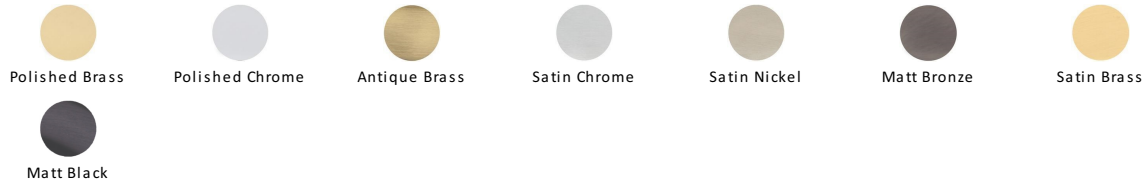

Delta Sq Door Handle on Square Rose

SQ5420-PC

Heritage Brass Door Handle Lever Latch on Square Rose Delta Sq Design Polished Chrome finish

Material: Solid Brass	Finish: Polished Chrome	Warranty: 10 Year Mechanism

Available Finishes

Product Dimensions (All dimensions are in millimeters unless otherwise indicated)

Backplate Length	54	Backplate Width	54	Backplate Projection	11	Lever Length	127
Projection	53						

About the Finish

Polished Chrome

A bold, contemporary finish; low maintenance and easy to clean. The mirror effect reflects light and colour and will complement any colour scheme

Useful Information

- Lever Handle for internal doors where locking is not required
- If you are replacing an existing Lever Handle, this Handle will work with a Standard UK Tubular Latch
- For new doors you will also need to purchase a Tubular Latch in a size to suit your door
- For a 2 1/2" Tubular Latch purchase a YKTL2N-PC&PN or for a 3" Tubular Latch a YKTL3N-PC&PN
- Where Privacy is required please use a separate Thumb Turn and Release (eg. reference SQ4043-PC) with a Bathroom Lock (Reference YKBL2N-PC&PN, or YKBL3N-PC&PN)

Box Contains

- 1 pair of Door Handles
- 1 x spindle
- All fixing screws and fasteners

With this product you will also need