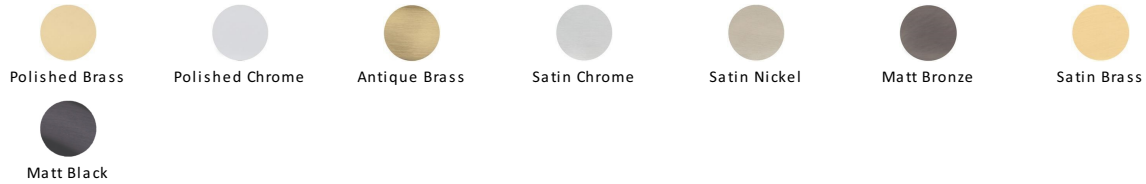

Delta Sq Door Handle on Square Rose

SQ5420-PB

Heritage Brass Door Handle Lever Latch on Square Rose Delta Sq Design Polished Brass finish

Material: Solid Brass	Finish: Polished Brass	Warranty: 10 Year Mechanism

Available Finishes

Product Dimensions (All dimensions are in millimeters unless otherwise indicated)

Backplate Length	54	Backplate Width	54	Backplate Projection	11	Lever Length	127
Projection	53						

About the Finish

Polished Brass

Warm, mellow with a sense of heritage and comfort this highly polished finish is opulent without being flamboyant. Polished Brass coordinates perfectly with traditional décor.

Useful Information

- Lever Handle for internal doors where locking is not required
- If you are replacing an existing Lever Handle, this Handle will work with a Standard UK Tubular Latch
- For new doors you will also need to purchase a Tubular Latch in a size to suit your door
- For a 2 1/2" Tubular Latch purchase a YKTL2N-PB or for a 3" Tubular Latch a YKTL3N-PB
- Where Privacy is required please use a separate Thumb Turn and Release (eg. reference SQ4043-PB) with a Bathroom Lock (Reference YKBL2N-AT, or YKBL3N-AT)

Box Contains

- 1 pair of Door Handles
- 1 x spindle
- All fixing screws and fasteners

With this product you will also need