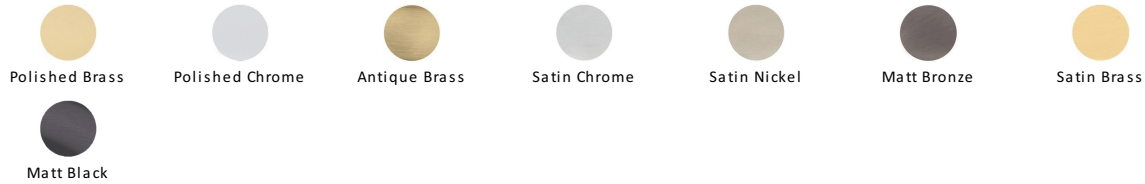

Delta Sq Door Handle on Square Rose

SQ5420-MB

Heritage Brass Door Handle Lever Latch on Square Rose Delta Sq Design Matt Bronze finish

Material:
Solid Brass

Finish:
Matt Bronze

Warranty:
10 Year Mechanism

Available Finishes

An aged finish on brass creating a vintage appearance, yet one that also looks outstanding in contemporary schemes. Over a period of time the bronze colour will lighten along any edges and surfaces that are frequently touched and create a naturally aged appearance highlighting frequently touched areas and exposing the brass below.