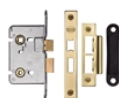

With this product you will also need

Bathroom Locks
YKABL2-SB