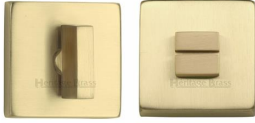

## Square Bathroom Turn & Release - SQ4035

SQ4035-SB

Heritage Brass Thumbturn & Emergency Release SQ4035 Design Satin Brass Finish

**Material:**  
Solid Brass

**Finish:**  
Satin Brass

### Product Dimensions (All dimensions are in millimeters unless otherwise indicated)

**Backplate** 54 x 54