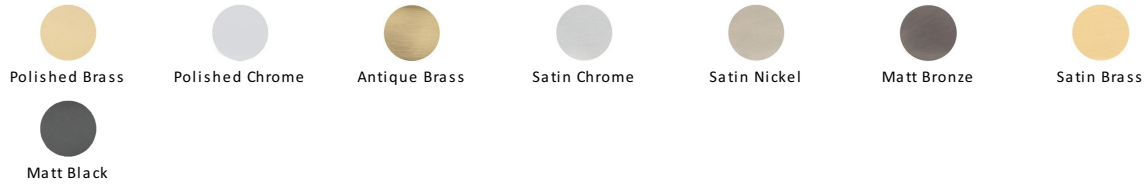

## Square Flush Pull

SQ2327-AT

Sliding Square Flush Pull Pair Antique Brass

**Material:**  
Solid Brass

**Finish:**  
Antique Brass

### Available Finishes

### About the Finish

#### Antique Brass

With russet hues and a brass undertone, this variation on brass retains a warm and mellow character but adds age and maturity by highlighting the variance of shades making each piece both alluring and unique.