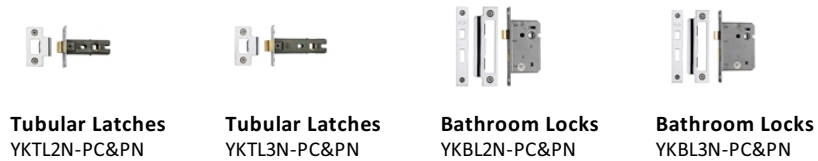

With this product you will also need

Tubular Latches
YKTL2N-PC&PN

Tubular Latches
YKTL3N-PC&PN

Bathroom Locks
YKBL2N-PC&PN

Bathroom Locks
YKBL3N-PC&PN