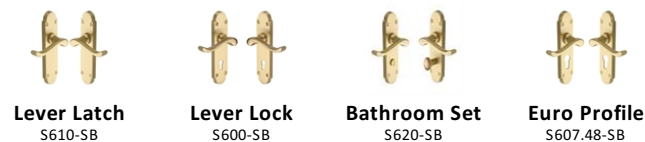

Savoy Door Handle on Plate

S610-SB

Heritage Brass Door Handle Lever Latch Savoy Design Satin Brass finish

Material: Solid Brass	Finish: Satin Brass	Warranty: 10 Year Mechanism
---------------------------------	-------------------------------	---------------------------------------

Available Finishes

Available Functions

Product Dimensions (All dimensions are in millimeters unless otherwise indicated)

Backplate Length	171	Backplate Width	42	Backplate Projection	10	Lever Length	100
Projection	57						