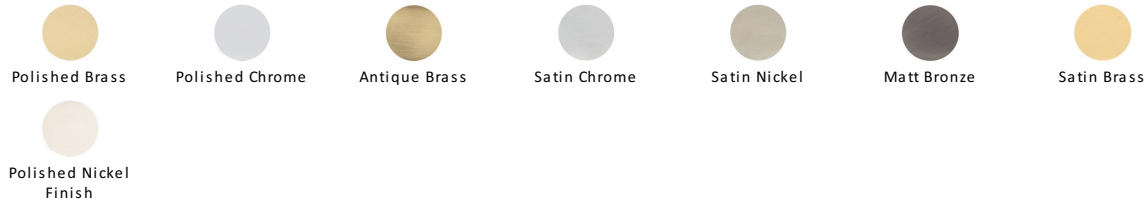

Savoy Door Handle on Plate

S610-AT

Heritage Brass Door Handle Lever Latch Savoy Design Antique finish

Material:
Solid Brass

Finish:
Antique Brass

Warranty:
10 Year Mechanism

Available Finishes

Available Functions

With russet hues and a brass undertone, this variation on brass retains a warm and mellow character but adds age and maturity by highlighting the variance of shades making each piece both alluring and unique.