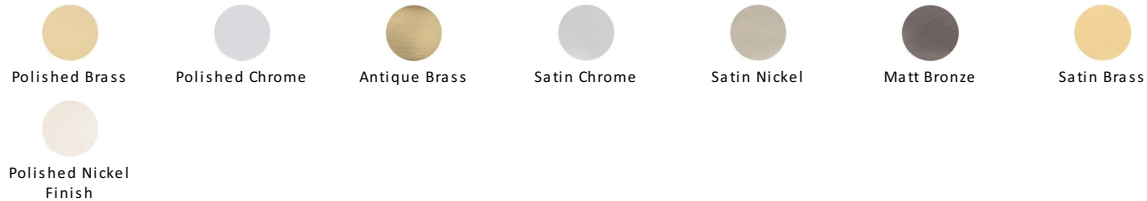

Savoy Door Handle on Plate

S607.48-SC

Heritage Brass Door Handle for Euro Profile Plate Savoy Design Satin Chrome finish

Material: Solid Brass	Finish: Satin Chrome	Warranty: 10 Year Mechanism
---------------------------------	--------------------------------	---------------------------------------

Available Finishes

Available Functions

Lever Lock
S600-SC

Bathroom Set
S620-SC

Euro Profile
S607.48-SC

Product Dimensions (All dimensions are in millimeters unless otherwise indicated)

Backplate Length	171	Backplate Width	42	Backplate Projection	10	Lever Length	100
Projection	57						

About the Finish

Satin Chrome

The brush marks of satin chrome will appeal to those who favour an industrial yet contemporary chrome finish. Satin Chrome Finish is also less prone to finger marks than polished chrome.