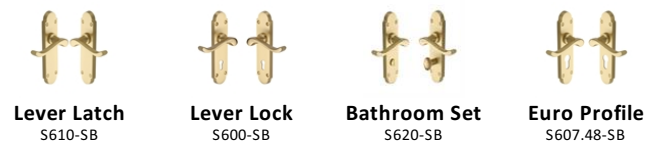

Savoy Door Handle on Plate

S607.48-SB

Heritage Brass Door Handle for Euro Profile Plate Savoy Design Satin Brass finish

Material:
Solid Brass

Finish:
Satin Brass

Warranty:
10 Year Mechanism

Available Finishes

Available Functions

Product Dimensions (All dimensions are in millimeters unless otherwise indicated)

Backplate Length	171	Backplate Width	42	Backplate Projection	10	Lever Length	100
Projection	57						

Useful Information

- Lever Handle for internal and external doors where locking is required.
- If you are replacing an existing Lever Handle, this Handle will work with an Euro Profile UK Sash Lock
- For new doors you will also need to purchase an Euro Profile Sash Lock in a size to suit your door
- For a 2 1/2" Door Sash Lock purchase a YKSLE2N-SB or for a 3" Sash Lock a YKSLE3N-SB
- The CTC is 48mm (measurement between the distance of the fixing holes from the spindle to the lock)