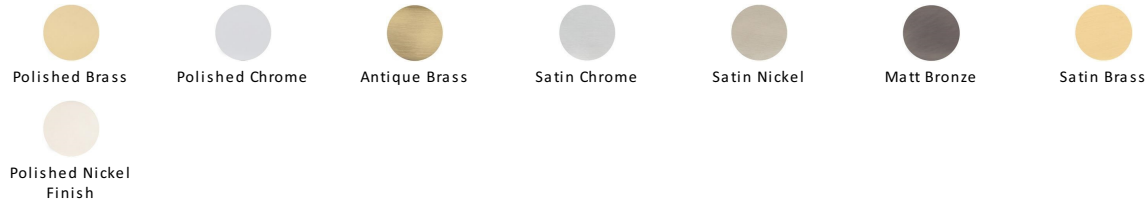

## Savoy Door Handle on Plate

S607.48-AT

Heritage Brass Door Handle for Euro Profile Plate Savoy Design Antique finish

<b>Material:</b> Solid Brass	<b>Finish:</b> Antique Brass	<b>Warranty:</b> 10 Year Mechanism
---------------------------------	---------------------------------	---------------------------------------

### Available Finishes