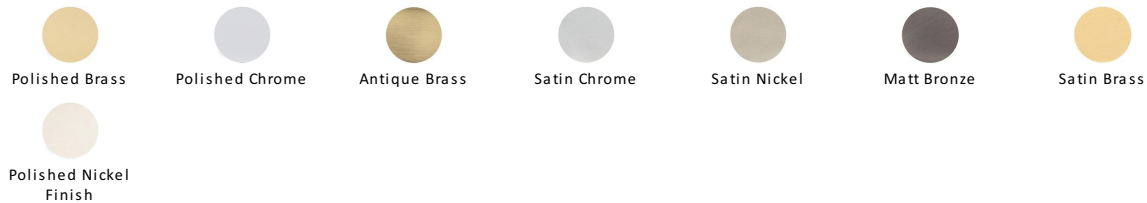

## Savoy Door Handle on Plate

S600-SB

Heritage Brass Door Handle Lever Lock Savoy Design Satin Brass finish

<b>Material:</b> Solid Brass	<b>Finish:</b> Satin Brass	<b>Warranty:</b> 10 Year Mechanism
---------------------------------	-------------------------------	---------------------------------------

### Available Finishes

#### Satin Brass

A modern alternative to the traditional polished brass, this attractive brushed texture beautifully mellows and adds warmth to both a traditional and a soft contemporary décor.