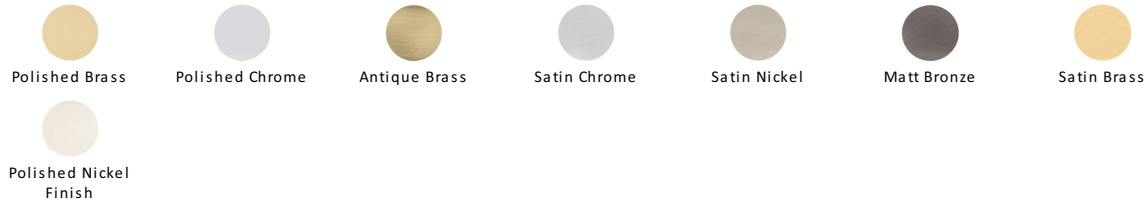

Signac Door Handle on Round Rose

RS2260-AT

Heritage Brass Door Handle Lever on Rose Signac Design Antique Finish

Material: Solid Brass	Finish: Antique Brass	Warranty: 10 Year Mechanism

Available Finishes

Product Dimensions (All dimensions are in millimeters unless otherwise indicated)

Backplate Projection	8	Lever Length	123	Projection	67	Maximum Diameter	53

About the Finish

Antique Brass

With russet hues and a brass undertone, this variation on brass retains a warm and mellow character but adds age and maturity by highlighting the variance of shades making each piece both alluring and unique.

Useful Information

- Lever Handle for internal doors where locking is not required
- If you are replacing an existing Lever Handle, this Handle will work with a Standard UK Tubular Latch
- For new doors you will also need to purchase a Tubular Latch in a size to suit your door
- For a 2 1/2" Tubular Latch purchase a YKTL2N-AT or for a 3" Tubular Latch a YKTL3N-AT

Box Contains

- 1 pair of Door Handles
- 1 x spindle
- All fixing screws and fasteners

With this product you will also need