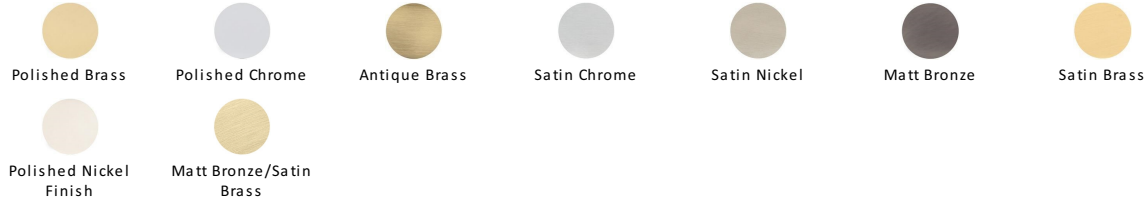

## Euro Profile Cylinder Escutcheon Round - RS2004

RS2004-SN

Heritage Brass Euro Profile Cylinder Escutcheon Satin Nickel finish

**Material:**  
Solid Brass

**Finish:**  
Satin Nickel

### Available Finishes

### About the Finish

#### Satin Nickel

With its honeyed grey tone created by brushed nickel plating on brass, this finish closely matches Stainless Steel but offers a warm and subtle alternative which is popular in traditional and modern décors.