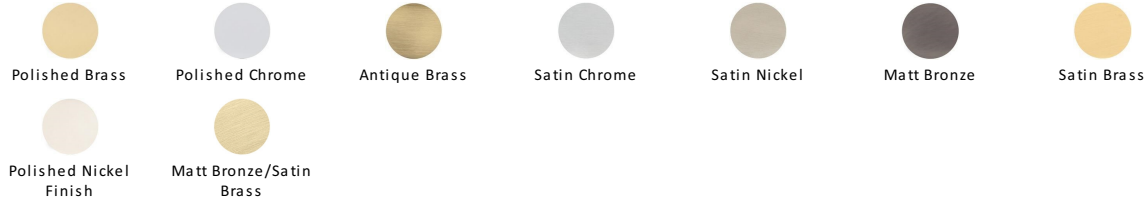

## Euro Profile Cylinder Escutcheon Round - RS2004

RS2004-SB

Heritage Brass Euro Profile Cylinder Escutcheon Satin Brass finish

**Material:**  
Solid Brass

**Finish:**  
Satin Brass

### Available Finishes

### About the Finish

#### Satin Brass

A modern alternative to the traditional polished brass, this attractive brushed texture beautifully mellows and adds warmth to both a traditional and a soft contemporary décor.