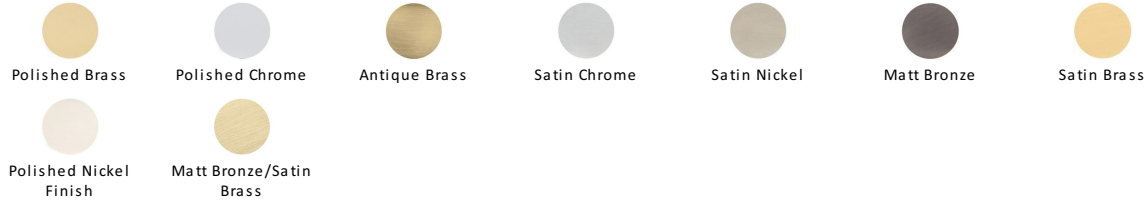

## Euro Profile Cylinder Escutcheon Round - RS2004

RS2004-PC

Heritage Brass Euro Profile Cylinder Escutcheon Polished Chrome finish

**Material:**  
Solid Brass

**Finish:**  
Polished Chrome

### Available Finishes

### About the Finish

#### Polished Chrome

A bold, contemporary finish; low maintenance and easy to clean. The mirror effect reflects light and colour and will complement any colour scheme