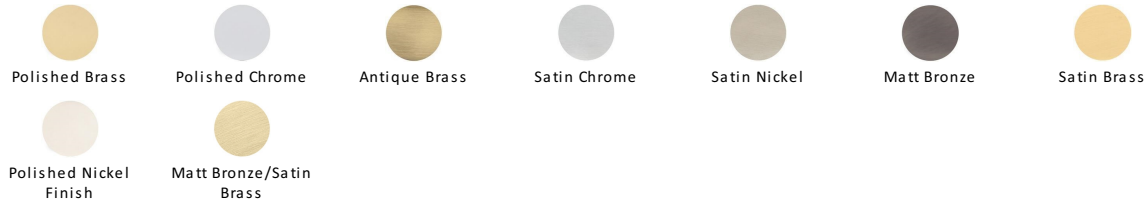

## Euro Profile Cylinder Escutcheon Round - RS2004

RS2004-AT

Heritage Brass Euro Profile Cylinder Escutcheon Antique finish

**Material:**  
Solid Brass

**Finish:**  
Antique Brass

### Available Finishes

### About the Finish

#### Antique Brass

With russet hues and a brass undertone, this variation on brass retains a warm and mellow character but adds age and maturity by highlighting the variance of shades making each piece both alluring and unique.