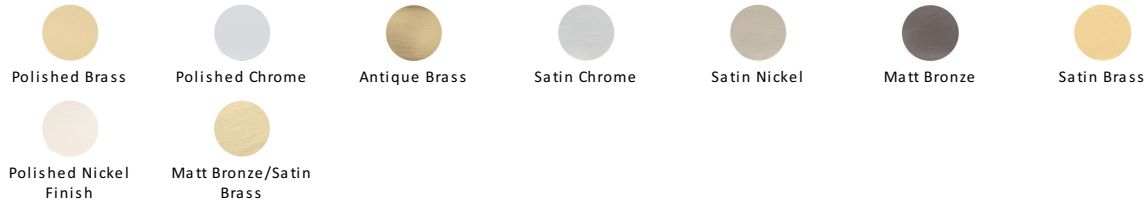

## Standard Key Escutcheon Round - RS2000

RS2000-SN

Heritage Brass Key Escutcheon Satin Nickel finish

**Material:**  
Solid Brass

**Finish:**  
Satin Nickel

### Available Finishes

### About the Finish

#### Satin Nickel

With its honeyed grey tone created by brushed nickel plating on brass, this finish closely matches Stainless Steel but offers a warm and subtle alternative which is popular in traditional and modern décors.