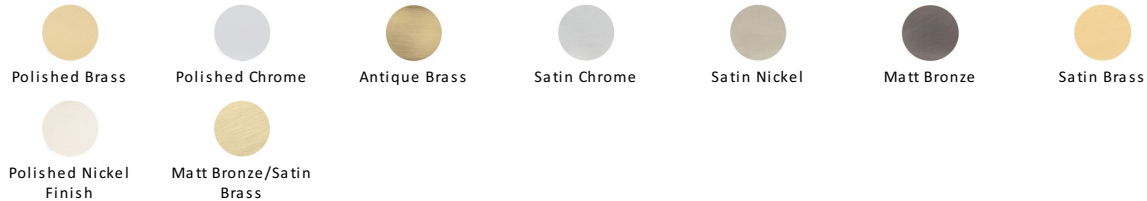

Standard Key Escutcheon Round - RS2000

RS2000-SC

Heritage Brass Key Escutcheon Satin Chrome finish

Material:
Solid Brass

Finish:
Satin Chrome

Available Finishes

Product Dimensions (All dimensions are in millimeters unless otherwise indicated)

Maximum Diameter 53

About the Finish

Satin Chrome

The brush marks of satin chrome will appeal to those who favour an industrial yet contemporary chrome finish. Satin Chrome Finish is also less prone to finger marks than polished chrome.