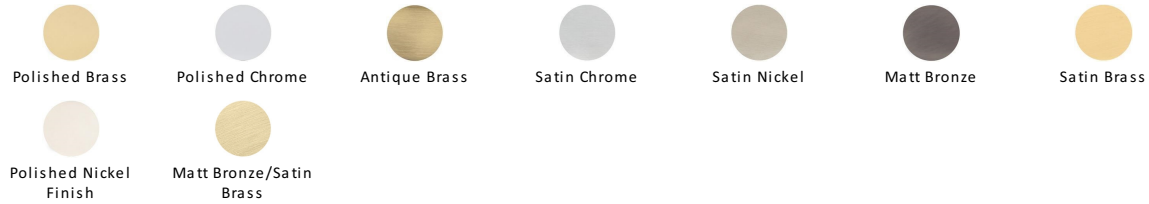

Standard Key Escutcheon Round - RS2000

RS2000-SB

Heritage Brass Key Escutcheon Satin Brass finish

Material:
Solid Brass

Finish:
Satin Brass

Available Finishes

Product Dimensions (All dimensions are in millimeters unless otherwise indicated)

Maximum Diameter 53

About the Finish

Satin Brass

A modern alternative to the traditional polished brass, this attractive brushed texture beautifully mellows and adds warmth to both a traditional and a soft contemporary décor.