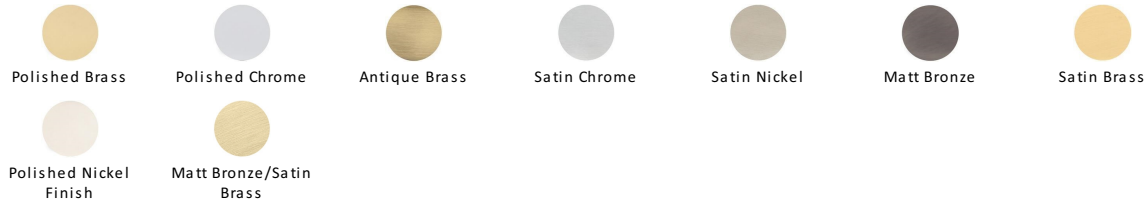

Standard Key Escutcheon Round - RS2000

RS2000-PNF

Heritage Brass Key Escutcheon Polished Nickel finish

Material:
Solid Brass

Finish:
Polished Nickel Finish

Available Finishes

Product Dimensions (All dimensions are in millimeters unless otherwise indicated)

Maximum Diameter 53

About the Finish

Polished Nickel Finish

With its subtle golden hue this is a mellow alternative to polished chrome. The finish is not coated and will oxidise naturally. If not regularly buffed with a soft cloth this finish will subtly change over time by taking on an aged patina.