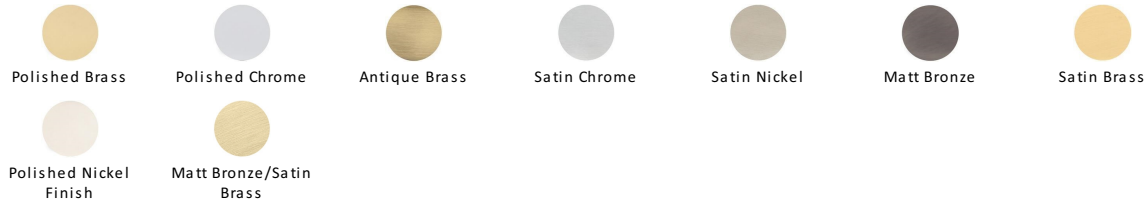

Standard Key Escutcheon Round - RS2000

RS2000-PB

Heritage Brass Key Escutcheon Polished Brass finish

Material:
Solid Brass

Finish:
Polished Brass

Available Finishes

Product Dimensions (All dimensions are in millimeters unless otherwise indicated)

Maximum Diameter 53

About the Finish

Polished Brass

Warm, mellow with a sense of heritage and comfort this highly polished finish is opulent without being flamboyant. Polished Brass coordinates perfectly with traditional décor.