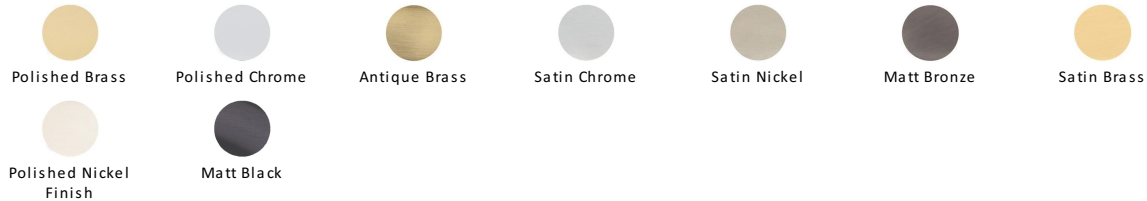

## Victoria Rim Door Knob

RIM V980-SN

Heritage Brass Victoria Rim Knob Satin Nickel finish (Suitable with Rim Locks only)

<b>Material:</b> Solid Brass	<b>Finish:</b> Satin Nickel	<b>Warranty:</b> 10 Year Mechanism
---------------------------------	--------------------------------	---------------------------------------

### Available Finishes

### About the Finish

#### Satin Nickel

With its honeyed grey tone created by brushed nickel plating on brass, this finish closely matches Stainless Steel but offers a warm and subtle alternative which is popular in traditional and modern décors.