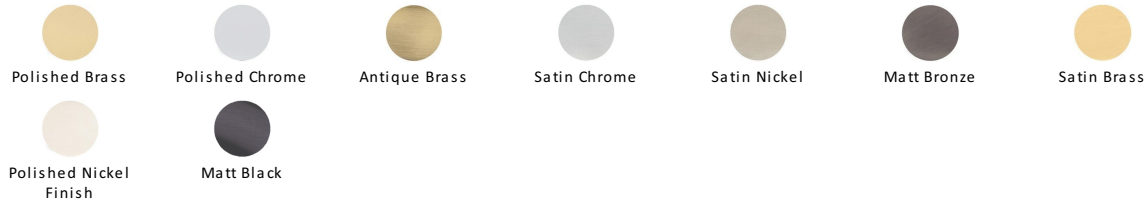

Victoria Rim Door Knob

RIM V980-SC

Heritage Brass Victoria Rim Knob Satin Chrome finish (Suitable with Rim Locks only)

Material: Solid Brass	Finish: Satin Chrome	Warranty: 10 Year Mechanism
---------------------------------	--------------------------------	---------------------------------------

Available Finishes

Product Dimensions (All dimensions are in millimeters unless otherwise indicated)

Projection 67 **Maximum Diameter** 56

About the Finish

Satin Chrome

The brush marks of satin chrome will appeal to those who favour an industrial yet contemporary chrome finish. Satin Chrome Finish is also less prone to finger marks than polished chrome.

Useful Information

- **Suitable with Rim Locks only**
- This knob is supplied here as a RIM DOOR KNOB, for fitting to a traditional rim lock.
- This style is available as a Mortice set as well, please see Victoria Mortice Door Knob V980.