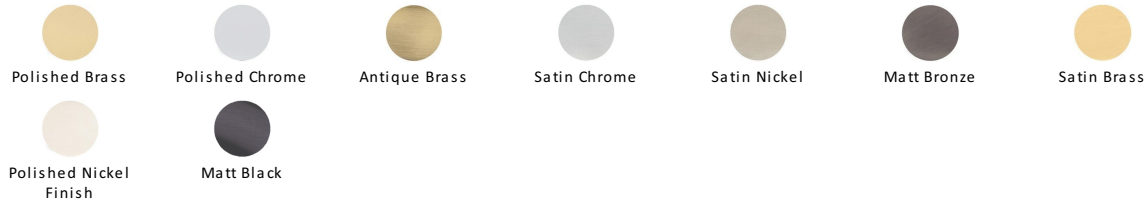

## Victoria Rim Door Knob

RIM V980-SB

Heritage Brass Victoria Rim Knob Satin Brass finish (Suitable with Rim Locks only)

<b>Material:</b> Solid Brass	<b>Finish:</b> Satin Brass	<b>Warranty:</b> 10 Year Mechanism
---------------------------------	-------------------------------	---------------------------------------

### Available Finishes

### About the Finish

#### Satin Brass

A modern alternative to the traditional polished brass, this attractive brushed texture beautifully mellows and adds warmth to both a traditional and a soft contemporary décor.